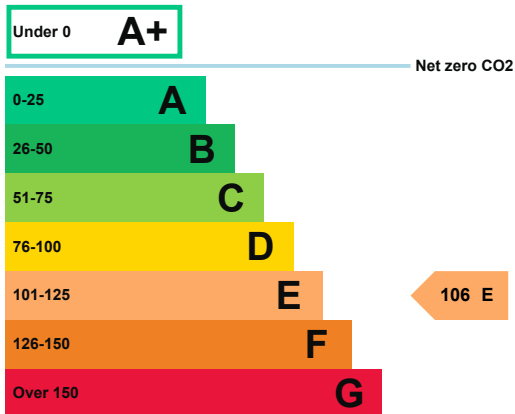

Energy performance certificate (EPC)

The Olde Boar's Head 111 Long Street Middleton MANCHESTER M24 6UE	Energy rating E	Valid until: 18 June 2025
		Certificate number: 0320-0335-0109-8296-0002

Property type	A3/A4/A5 Restaurant and Cafes/Drinking Establishments and Hot Food takeaways
Total floor area	320 square metres

Rules on letting this property

Properties can be let if they have an energy rating from A+ to E.

Energy rating and score

This property's energy rating is E.

Properties get a rating from A+ (best) to G (worst) and a score.

The better the rating and score, the lower your property's carbon emissions are likely to be.

How this property compares to others

Properties similar to this one could have ratings:

If newly built	35 B
If typical of the existing stock	104 E